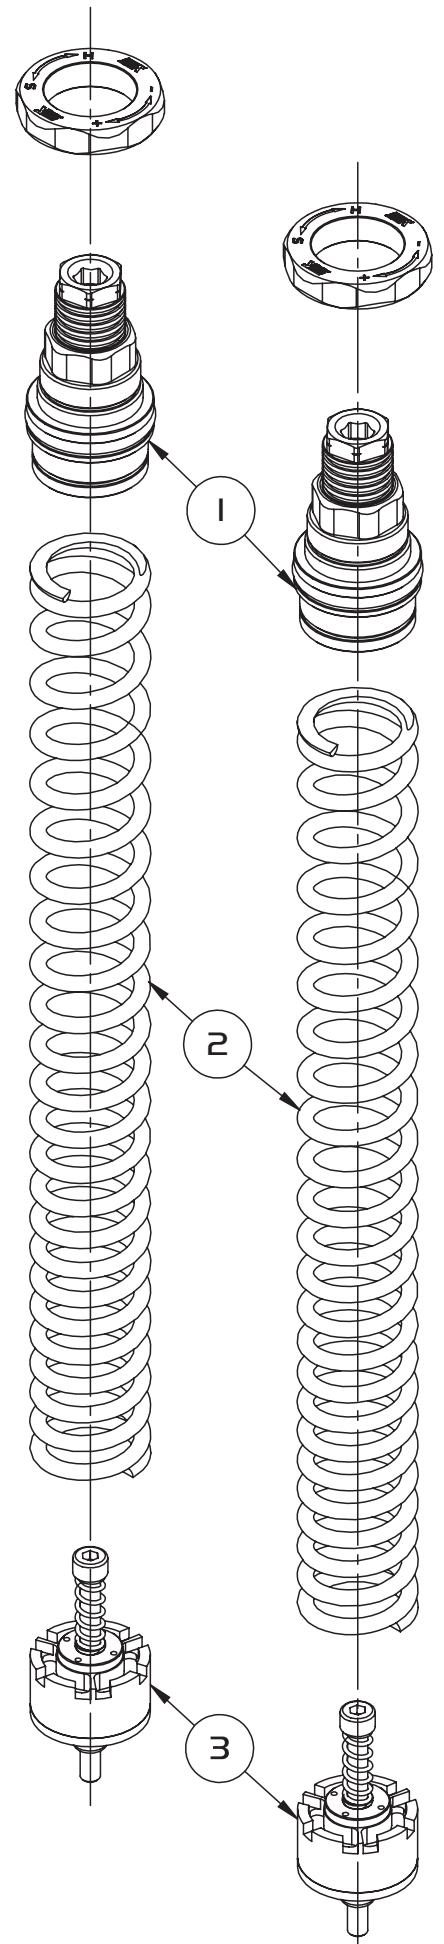

YAM\ N-MAX 155 '15
YSS FORK UPGRADE KIT
 (Y-FCC25-KIT-04-001)

MODIFY SPECIFICATION

NO.	YSS PART LIST FOR ASSEMBLY	Q'TY
1	YSS FORK SPRING PRELOAD ADJUSTER FOR YAM\N-MAX155 '15	2
2	YSS FORK SPRING YAM\N-MAX155 '15	2
3	YSS PD FORK VALVE 238 FOR YSS PD FORK VALVE	2

DESCRIPTION COMPONENT PART USE FOR ASSEMBLY			
ITEM	DESCRIPTION	SPEC/Q'TY	UNIT
FORK SPRING	PR240I054-0805215A0G	2	PCS.
FORK FLUID	OIL NO.	FO20W-D	-
	OIL HIGH	56	MM.
	OIL VALUME	60	CC.
PRELOAD	PRELOAD START	15	MM.
	MAX ADJUSTMENT	15-25	MM.