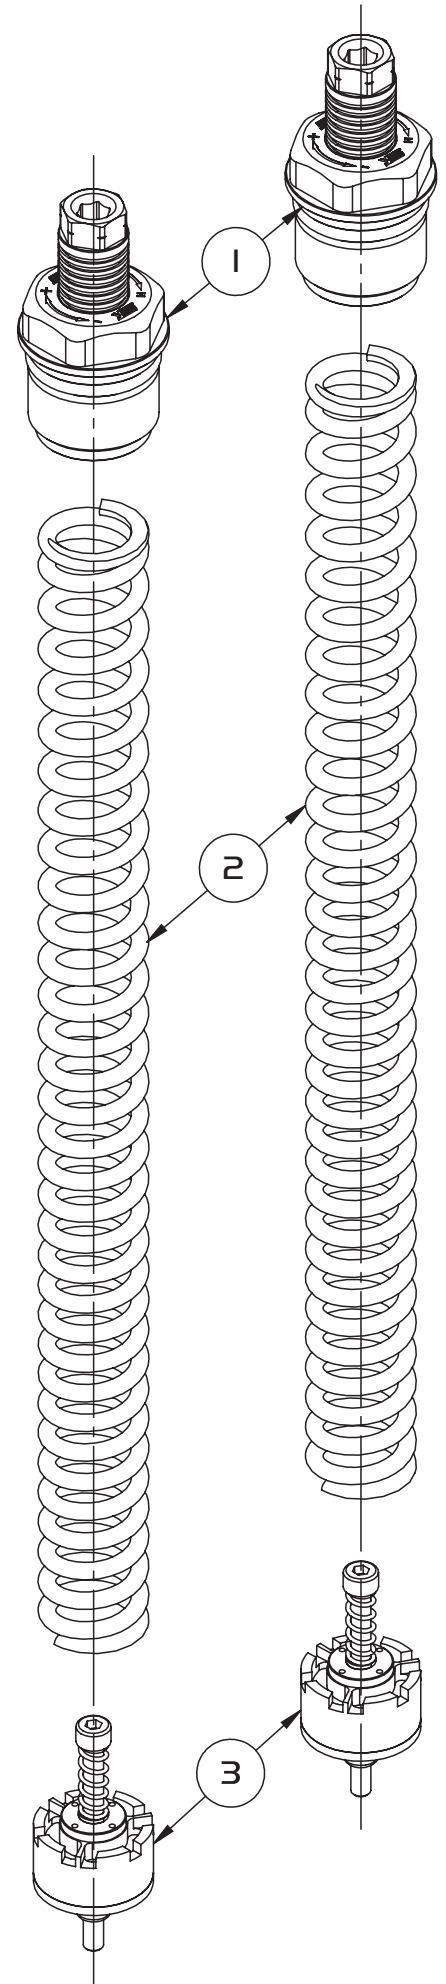

HONDA\PCX 150i '15
YSS FORK UPGRADE KIT
 (Y-FCM26-KIT-01-001)

MODIFY SPECIFICATION

| NO. | YSS PART LIST FOR ASSEMBLY | Q'TY |
|-----|---|------|
| 1 | YSS FORK SPRING PRELOAD ADJUSTER FOR HO\PCX150i '15 | 2 |
| 2 | YSS FORK SPRING HO\PCX150i '15 | 2 |
| 3 | YSS PD FORK VALVE 238 FOR HO\PCX150i '15 | 2 |

| DESCRIPTION COMPONENT PART USE FOR ASSEMBLY | | | |
|---|----------------------|-----------|------|
| ITEM | DESCRIPTION | SPEC/Q'TY | UNIT |
| FORK SPRING | PD230L063-1055265A0G | 2 | PCS. |
| FORK FLUID | OIL NO. | F020W-D | - |
| | OIL HIGH | 80 | MM. |
| | OIL VALUME | 95 | CC. |
| PRELOAD | PRELOAD START | 3 | MM. |
| | MAX ADJUSTMENT | 3-18 | MM. |